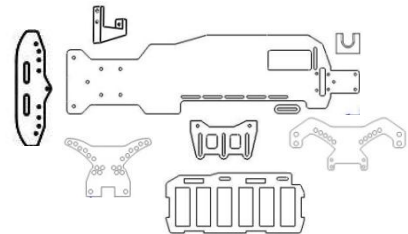

B172 1/18 EDM BODY
 .02" POLYCARBONATE
 RETAIL PRICE: 30.00

ASSOCIATED 2WD RC18 1/18 PRODUCTS

CCSRC18-xx RC18 OVAL CONVERSION KIT
 2.0mm THICK CARBON FIBER
 KIT COMES WITH WHAT IS SHOWN + FASTENERS
 CCSRC18-167N NI CAD TRAY RETAIL PRICE: 140.00
 CCSRC18-167U UNIVERSAL TRAY RETAIL PRICE: 140.00