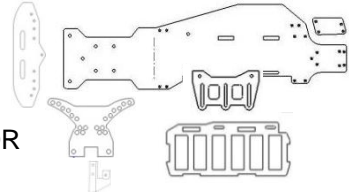

CCSLLM2M LOSI LM CONVERSION KIT W/CCS FRONT END MID MOTOR
2.0mm CARBON FIBER
RETAIL PRICE: 136.00

CCSLLM3 LOSI LM STUB KIT W/CCS FRONT END
2.0mm CARBON FIBER
RETAIL PRICE: 70.00