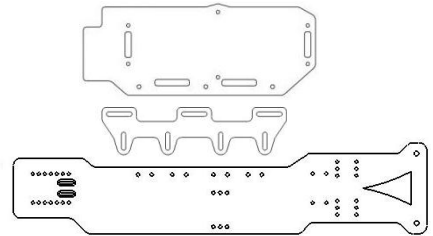

CF319K   CW DIRECT DRIVE SLIDER CHASSIS KIT
2.5mm CARBON FIBER   PRICE: 86.00
CF319K3   3.0mm CARBON FIBER   PRICE: 92.00