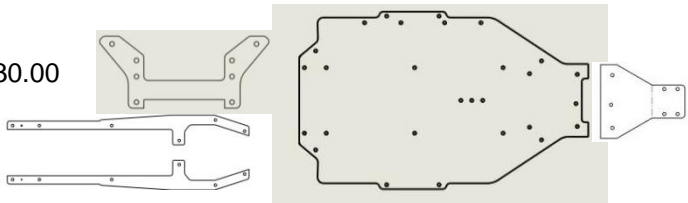

G305   SLASH FRONT SHOCK TOWER
3.0mm G10   PRICE: 8.00

CCSSC10-1   SC10 CF CONVERSION KIT
2.5mm CARBON FIBER   PRICE: 130.00