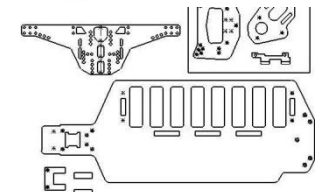

CCST3R-1 T3 MOD TRUCK OVAL RETROFIT KIT
3.0mm CARBON FIBER PRICE:85.00
CHASSIS 3.0mm PRICE: 55.00