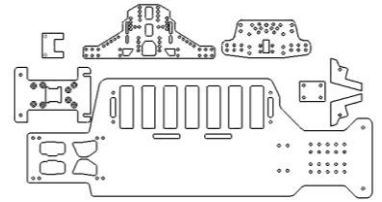

CUSTOM CHASSIS SYSTEMS CCS PARTS CATALOG

CCSB3-1 B3 OVAL SOLID CONVERSION KIT
2.5mm CARBON FIBER PRICE:160.00
CCSB3-1S B3 OVAL BATTERY SLIDER KIT
2.5mm CARBON FIBER PRICE: 180.00

CCSB4-1 B4 OVAL SOLID CONVERSION KIT
2.5mm CARBON FIBER
PRICE: 190.00
CCSB4-1S B4 OVAL BATTERY SLIDER KIT
PRICE: 210.00
CCSB4/3-1S B4 W/B3 TRANNY OVAL SLIDER KIT
PRICE: 2000.00