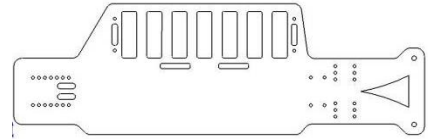

CF123   CW CHASSIS FOR GBX
2.5mm CARBON FIBER   PRICE: 65.00
3.0mm CARBON FIBER   PRICE: 73.00

CCSCWS   CW SLIDER CHASSIS KIT FOR GBX
2.5mm CARBON FIBER   PRICE: 86.00
CCSCWS3   3.0mm CARBON FIBER   PRICE: 92.00