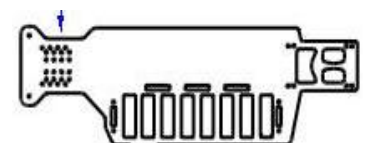

CF140 SOLID CHASSIS FOR TRUCK OVAL CONVERSION
3.0mm CARBON FIBER PRICE: 85.00