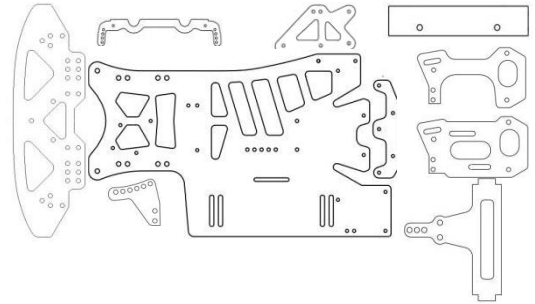

189 BUMPER 5"
PLASTIC KYDEX
RETAIL PRICE: 8.00

160 BUMPER LATE MODEL 7" WIDE
KSG L4 CW CCS
PLASTIC KYDEX
RETAIL PRICE: 11.00

CCSSK-1 SK CONVERSION KIT
2.5mm THICK CARBON FIBER
RETAIL PRICE: 95.00

CCSPC-4 1/10 PANCAR CONVERSION W/REAR POD
MONO MOUNT WITH LINKS
2.5mm THICK CARBON FIBER
RETAIL PRICE: 200.00