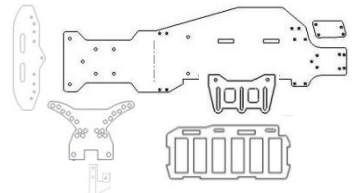

CF167N BATTERY TRAY 6 CELL
2.0mm CARBON FIBER
RETAIL PRICE: 12.00

CF167U BATTERY TRAY LIPO UNIVERSAL
2.0mm CARBON FIBER
RETAIL PRICE: 12.00

CF1167L BATTERY TRAY LIPO SMALL
2.0mm CARBON FIBER.
RETAIL PRICE: 10.00

CF167L2 BATTERY TRAY LIPO MEDIUM
2.0mm CARBON FIBER.
RETAIL PRICE: 10.00

CCS174 BATTERY TRAY 6 CELL KIT
2.0mm CARBON FIBER
RETAIL PRICE: 21.00

CCS176 BATTERY TRAY LIPO SMALL KIT
RETAIL PRICE: 20.00

CCS175 BATTERY TRAY LIPO MEDIUM KIT
RETAIL PRICE: 20.00

CF168 BATTERY TRAY BRACE
2.0mm CARBON FIBER.
RETAIL PRICE: 12.00

CF171 FRONT SHOCK TOWER LOSI MINI T, LATEMODEL, SPRINT
2.0mm CARBON FIBER
CF171 RETAIL PRICE: 10.00
CF171K RETAIL PRICE: 14.00