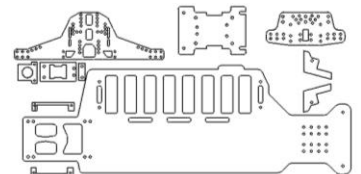

CCST4-1 T4 OVAL CONVERSION KIT
3.0mm THICK CARBON FIBER PRICE: 205.00
CCST4-1S T4 OVAL BATTERY SLIDER KIT
3.0mm CARBON FIBER PRICE: 225.00