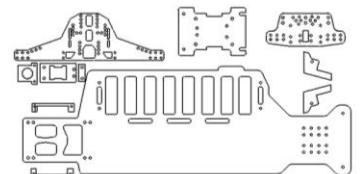

CCST3-1 T3 OVAL CONVERSION KIT
3.0mm THICK CARBON FIBER PRICE: 175.00
CCST3-1S T3 OVAL BATTERY SLIDER KIT
3.0mm CARBON FIBER PRICE: 195.00