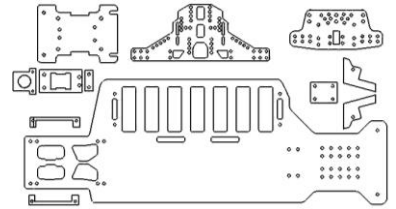

CUSTOM CHASSIS SYSTEMS CCS PARTS CATALOG

CCSB3-1 B3 OVAL SOLID CONVERSION KIT
2.5mm CARBON FIBER PRICE:160.00
CCSB3-1S B3 OVAL BATTERY SLIDER KIT
2.5mm CARBON FIBER PRICE: 180.00

CCSB4-1 B4 OVAL SOLID CONVERSION KIT
2.5mm CARBON FIBER
PRICE: 190.00
CCSB4-1S B4 OVAL BATTERY SLIDER KIT
PRICE: 210.00
CCSB4/3-1S B4 W/B3 TRANNY OVAL SLIDER KIT
PRICE: 2000.00