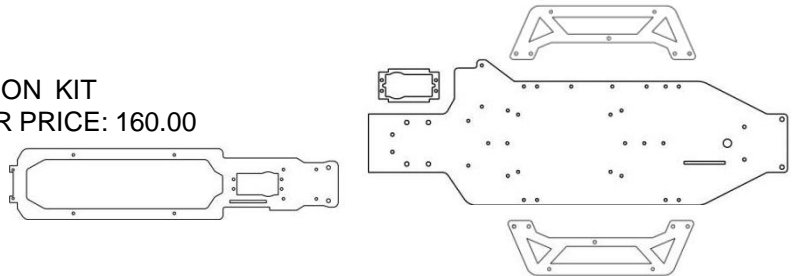

CCLASH-1   SLASH CF CONVERSION KIT
2.5mm CARBON FIBER   PRICE: 160.00